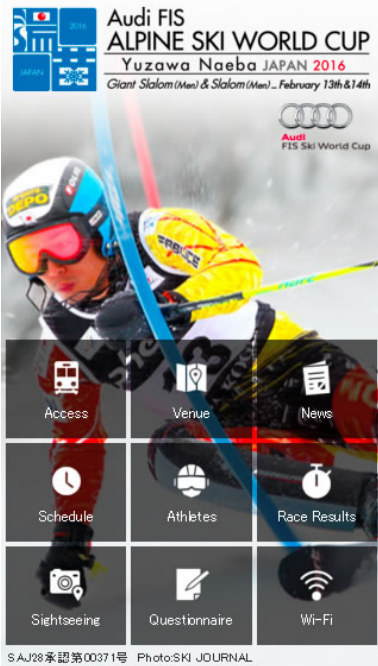

■ Screenshot images

- ※ Copyright and other intellectual property rights to the App belong to NTT Ad, or their rightful third-party owners.
- ※ The “Japan Travel Guide” logo is an NTT Ad trademark (applied for registration).

Inquiries:

- Organizing Committee Public Communications Secretary Office (Asano)
  TEL: 080-4793-5494 E-MAIL: media@yuzawanaeba.jp
- NTT Advertising, Inc. (Hakii)
  TEL: 03-5745-7719 E-MAIL: info@jtgt.jp