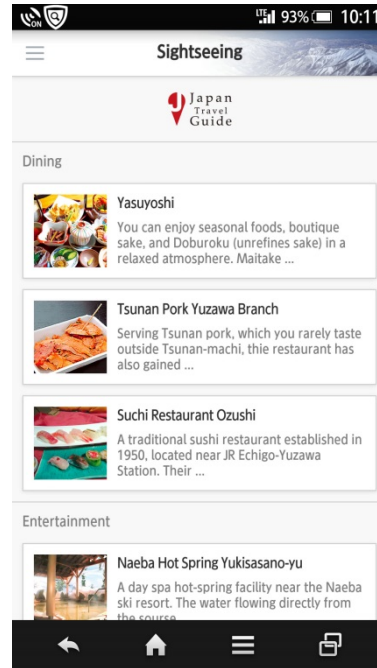

The App includes not only an overview of the Alpine Ski World Cup, but also a wide variety of contents that support and add to the excitement of the competition, such as a feature enabling users to immediately confirm the results of the races on the competition dates and information regarding the shuttlebus stops and their locations. Information on places to eat, hot springs, and other details regarding the competition venue and the neighborhoods surrounding JR Echigo-Yuzawa Station will also be distributed.

== Note ==

■ Basic information

App name	“Audi FIS Alpine Ski World Cup Yuzawa Naeba Competition 2016” App	
Supported OS	iOS 8.0 or later, Android 4.2 or later	
Languages	Japanese and English	
Main menu items	Access	Posts information on access to the venue, including maps of shuttlebus stops and other related information.
	Venue	Posts a map of the competition venue, floor map of the hotel, and access map for parking areas.
	Schedule	Posts the competition schedule and the race order of the athletes.
	Athletes	Posts list of the athletes.
	Results	Immediately posts the race results of the athletes.
	Tourism information and places to eat	Posts information on sightseeing locations, places to eat, etc. near the competition venue and JR Echigo-Yuzawa Station.
	FAQ	Posts FAQ concerning the competition.
	Wi-Fi map (for foreigners)	Posts Wi-Fi hotspot information for foreigners.
	Questionnaire	Conducts questionnaire survey of the spectators.
Competition news	Distributes news on the competition.	

■ Download URL

<iOS>

<https://itunes.apple.com/us/app/audi-fis-alpine-ski-world/id1078547684?l=ja&ls=1&mt=8>

<Android>

https://play.google.com/store/apps/details?id=jp.co.ntt_ad.fis

■ Screenshot images

- ※ Copyright and other intellectual property rights to the App belong to NTT Ad, or their rightful third-party owners.
- ※ The “Japan Travel Guide” logo is an NTT Ad trademark (applied for registration).