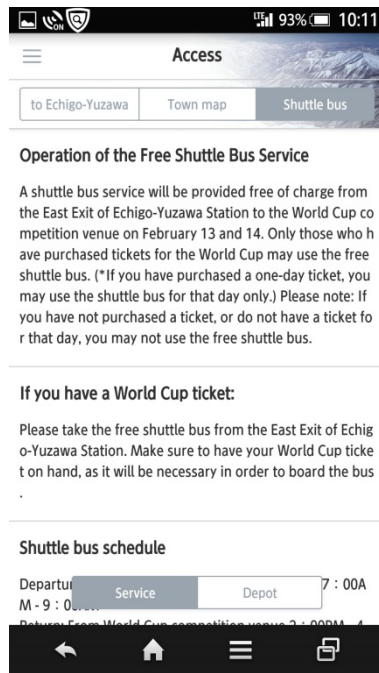

■ Screenshot images

- ※ Copyright and other intellectual property rights to the App belong to NTT Ad, or their rightful third-party owners.
- ※ The “Japan Travel Guide” logo is an NTT Ad trademark (applied for registration).

Inquiries:

- Organizing Committee Public Communications Secretary Office (Asano)
  TEL: 080-4793-5494 E-MAIL: media@yuzawanaeba.jp
- NTT Advertising, Inc. (Hakii)
  TEL: 03-5745-7719 E-MAIL: info@jtgt.jp